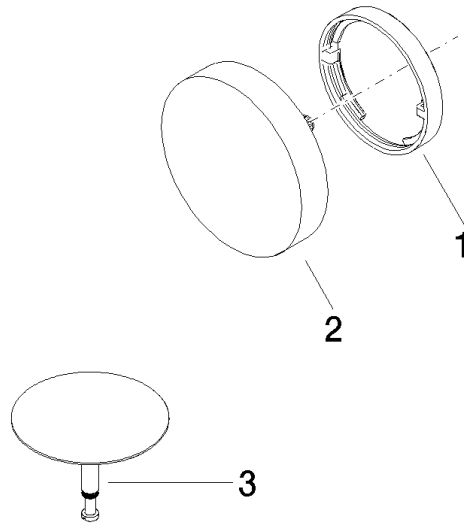

36 247 970

Spare parts list

No.	Item Number	Name	Quantity used	Delivery time
1	09 11 01 124-47	cover	1	60
2	90 20 97 061 00-47	handle	1	30
3	04 31 20 031 48-47	plug	1	30